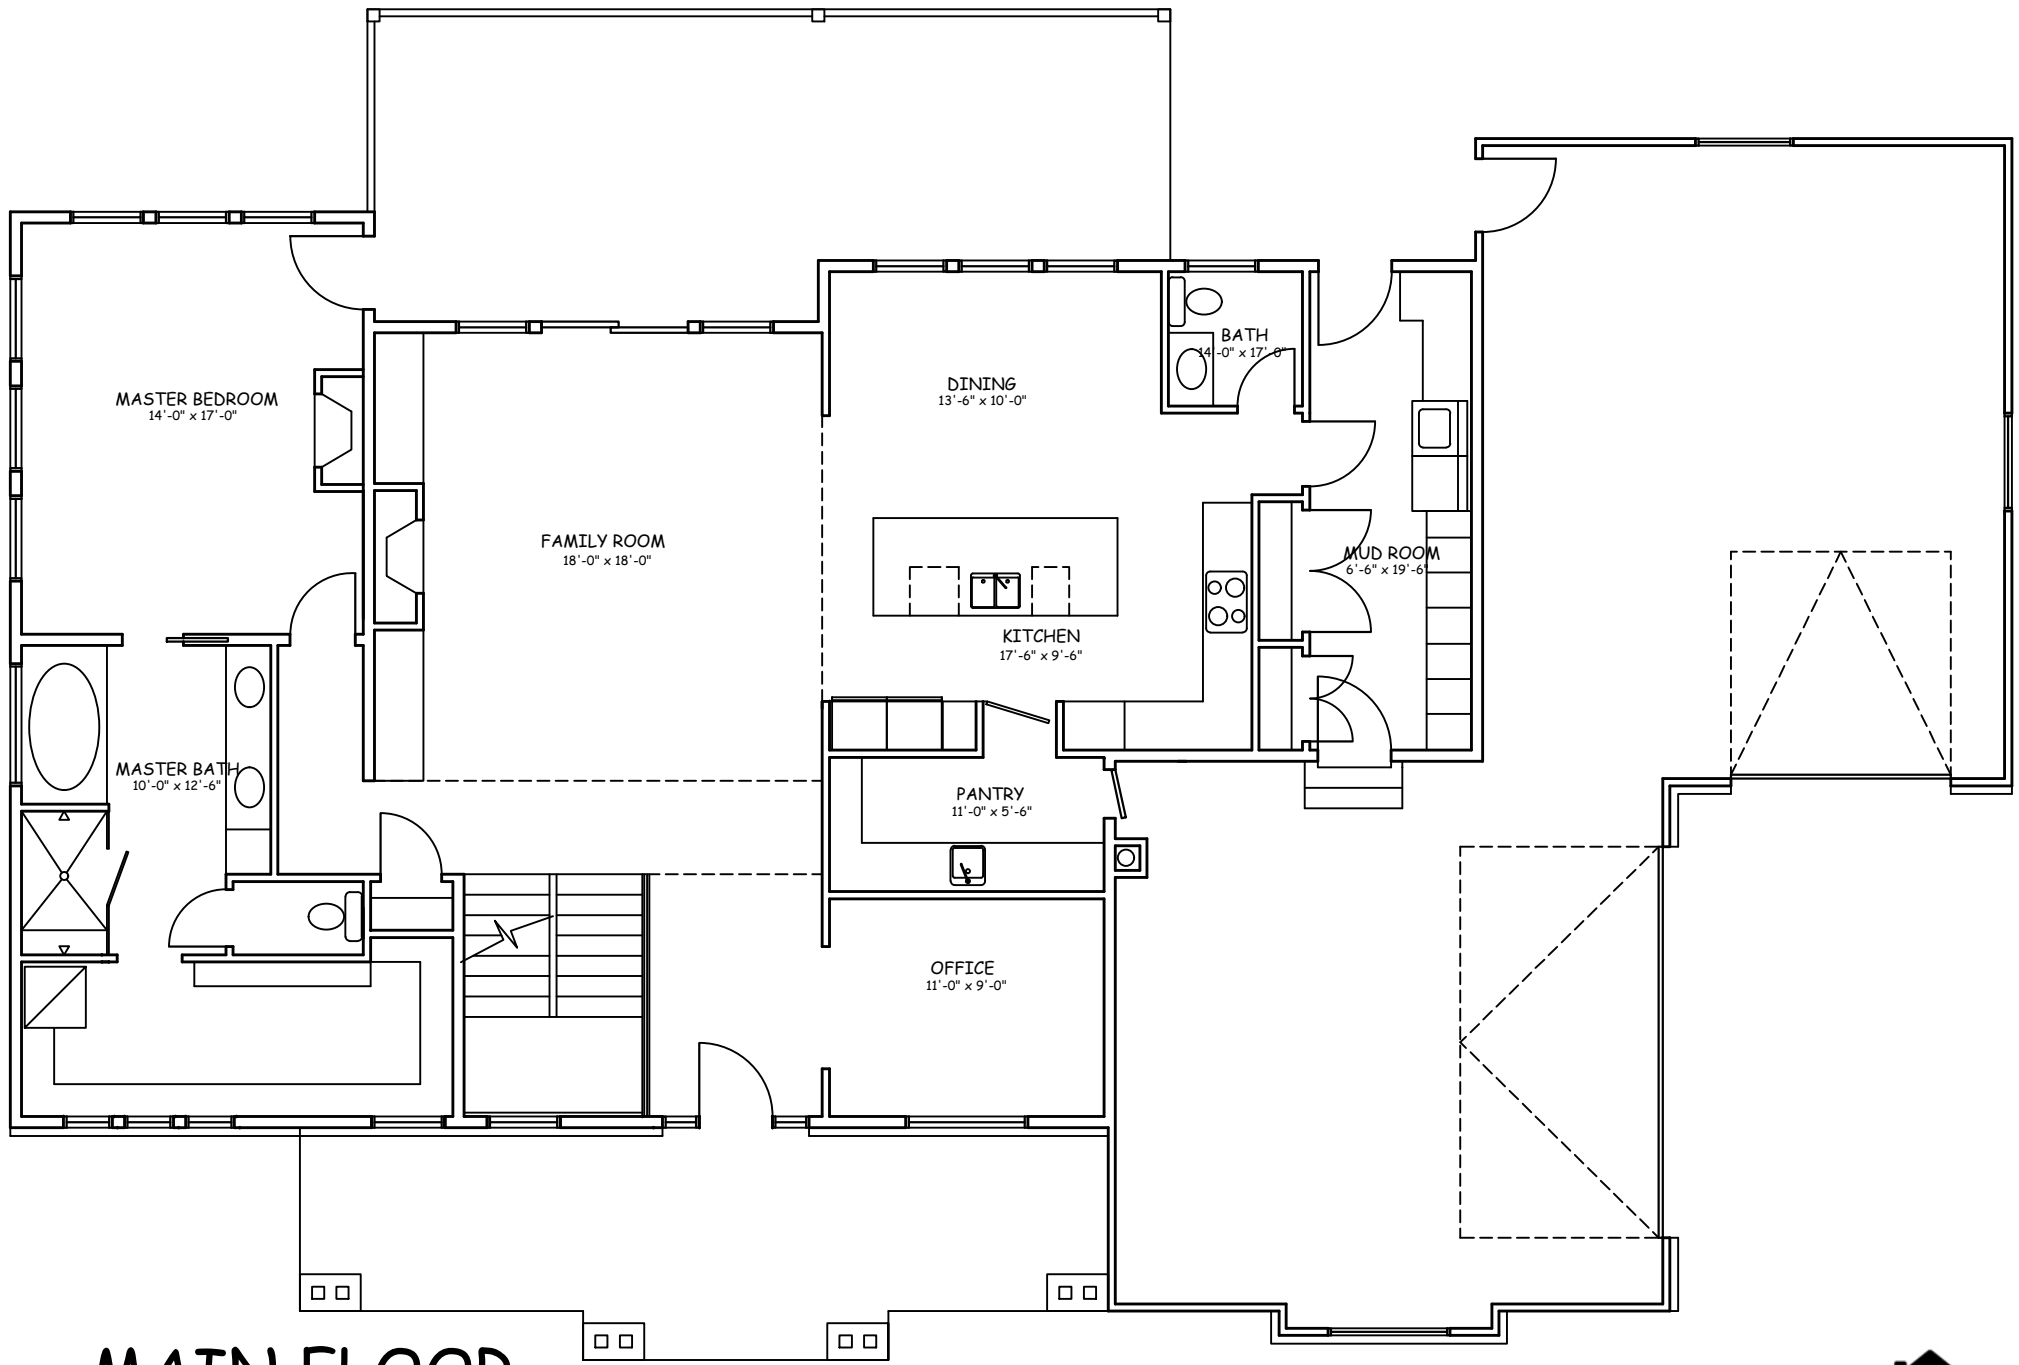

HERITAGE
HOMES[®]
HeritageHomesUtah.com

The Nunley

MAIN FLOOR
1,899 S.F.

SECOND FLOOR

791 S.F.

BASEMENT

2,195 S.F.