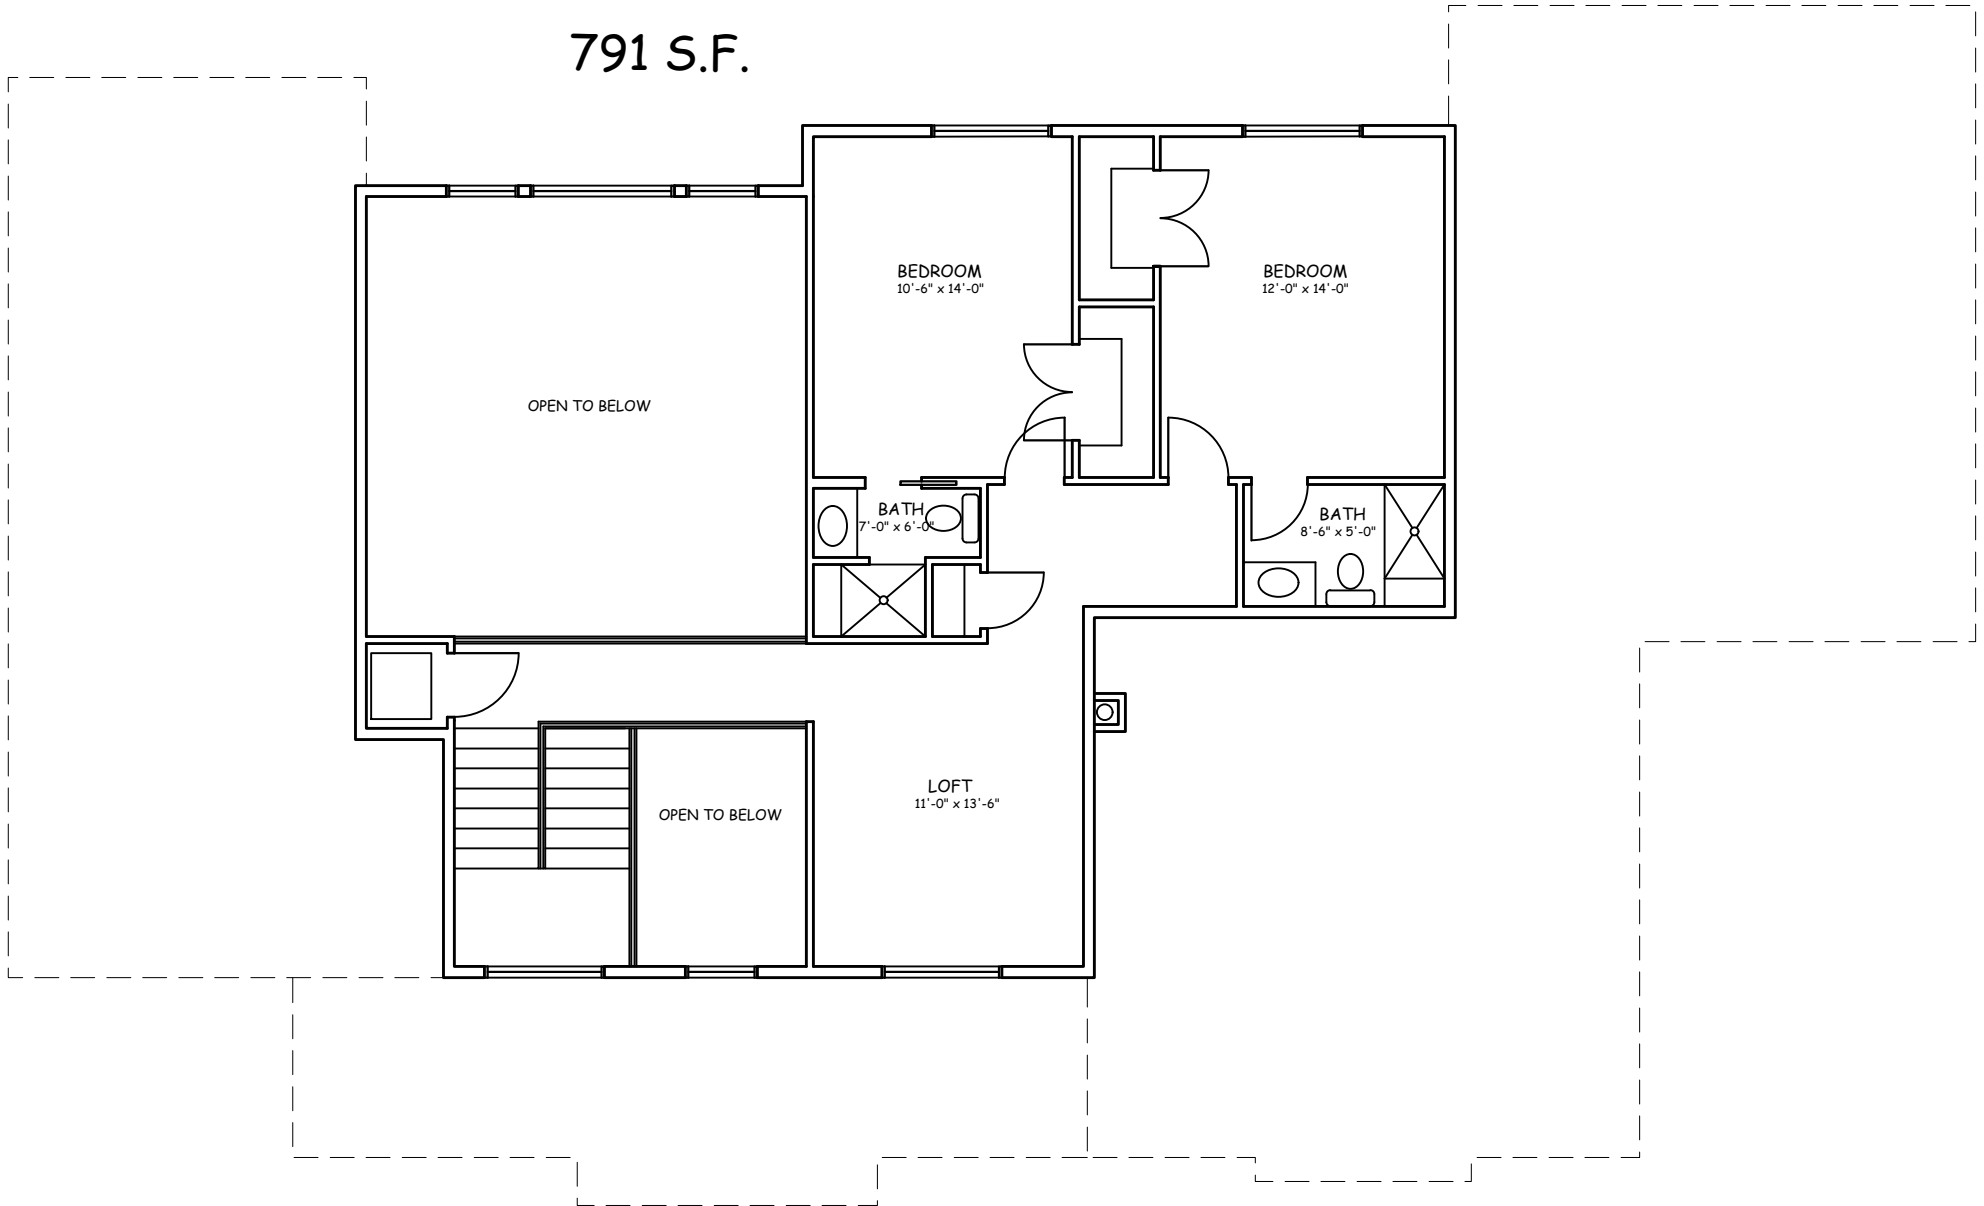

HERITAGE
HOMES[®]
HeritageHomesUtah.com

The Nunley

MAIN FLOOR
1,899 S.F.

SECOND FLOOR

791 S.F.

BASEMENT

2,195 S.F.